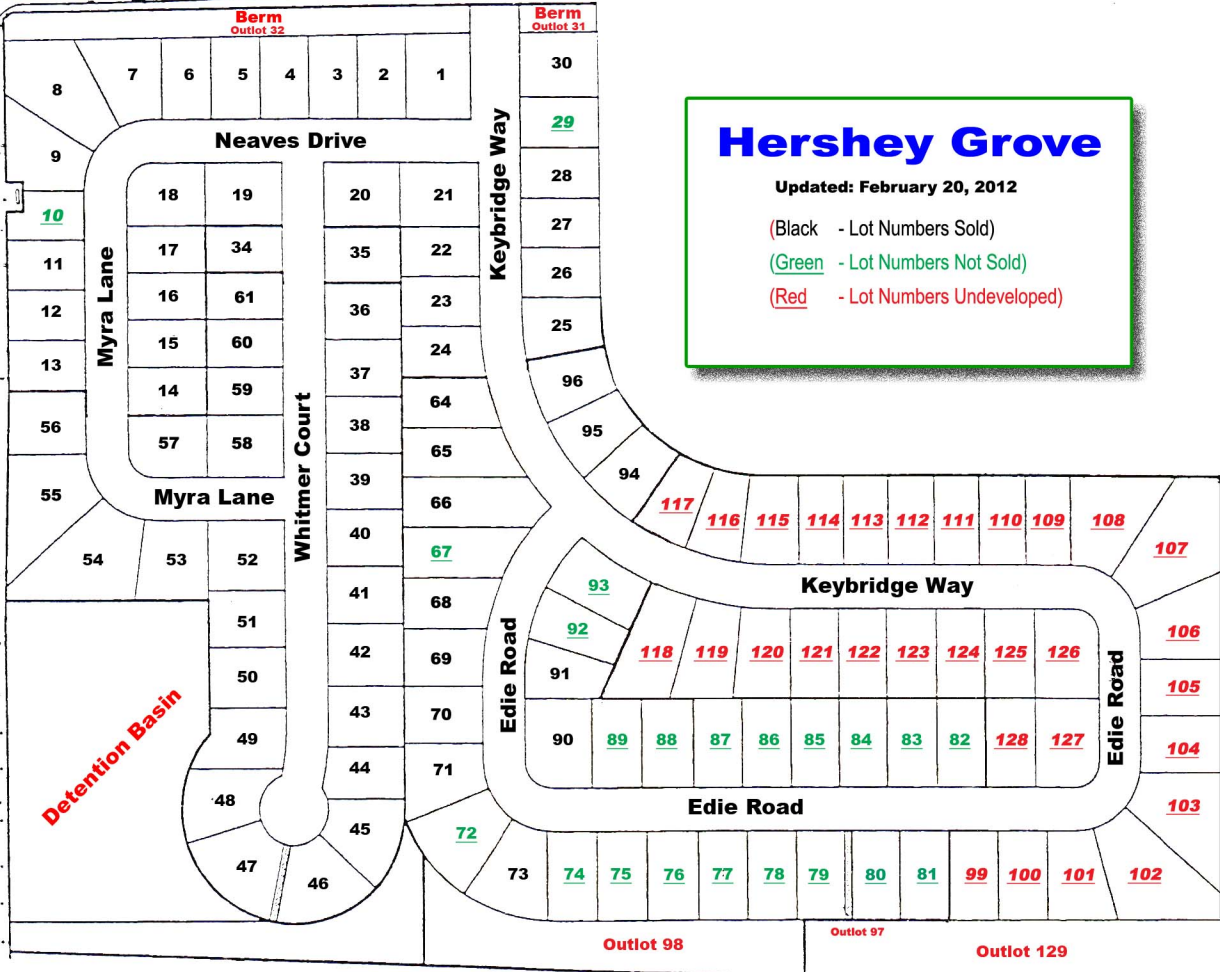

Dover Road

Ireland Grove Road

Hershey Road

Berm  
Outlet 32

Berm  
Outlet 31

# Hershey Grove

Updated: February 20, 2012

(Black - Lot Numbers Sold)

(Green - Lot Numbers Not Sold)

(Red - Lot Numbers Undeveloped)

Outlet 98

Outlet 97

Outlet 129